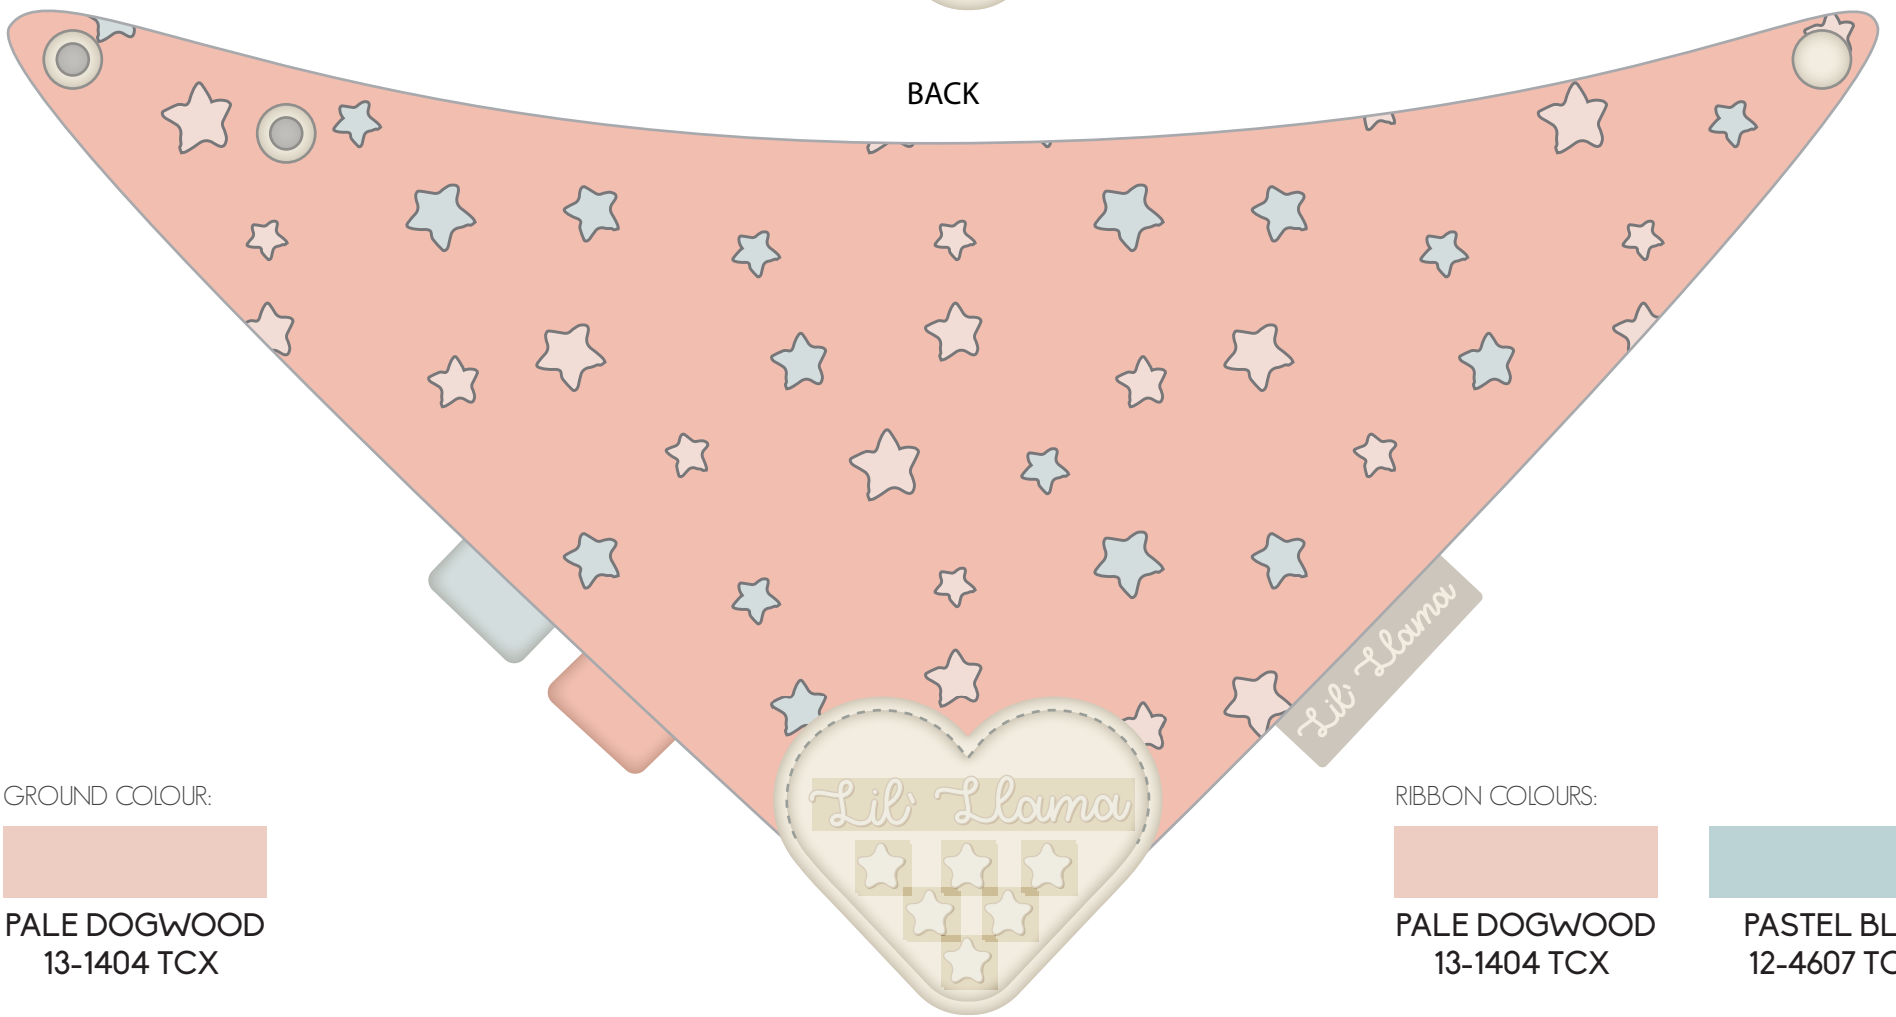

#### BACK

GROUND COLOUR:

EGRET  
11-0103 TCX

Details:

\* 100% Cotton Jersey GSM TBC

Lil' Llama

FRONT

BACK

GROUND COLOUR:

EGRET  
11-0103 TCX

RIBBON COLOURS:

PALE DOGWOOD  
13-1404 TCX

PASTEL BLUE  
12-4607 TCX

FRONT

BACK

GROUND COLOUR:

PALE DOGWOOD  
13-1404 TCX

RIBBON COLOURS:

PALE DOGWOOD  
13-1404 TCX

PASTEL BLUE  
12-4607 TCX

### Lil' Elephant

FRONT

BACK

GROUND COLOUR:

PASTEL BLUE  
12-4607 TCX

RIBBON COLOURS:

PALE DOGWOOD  
13-1404 TCX

PASTEL BLUE  
12-4607 TCX