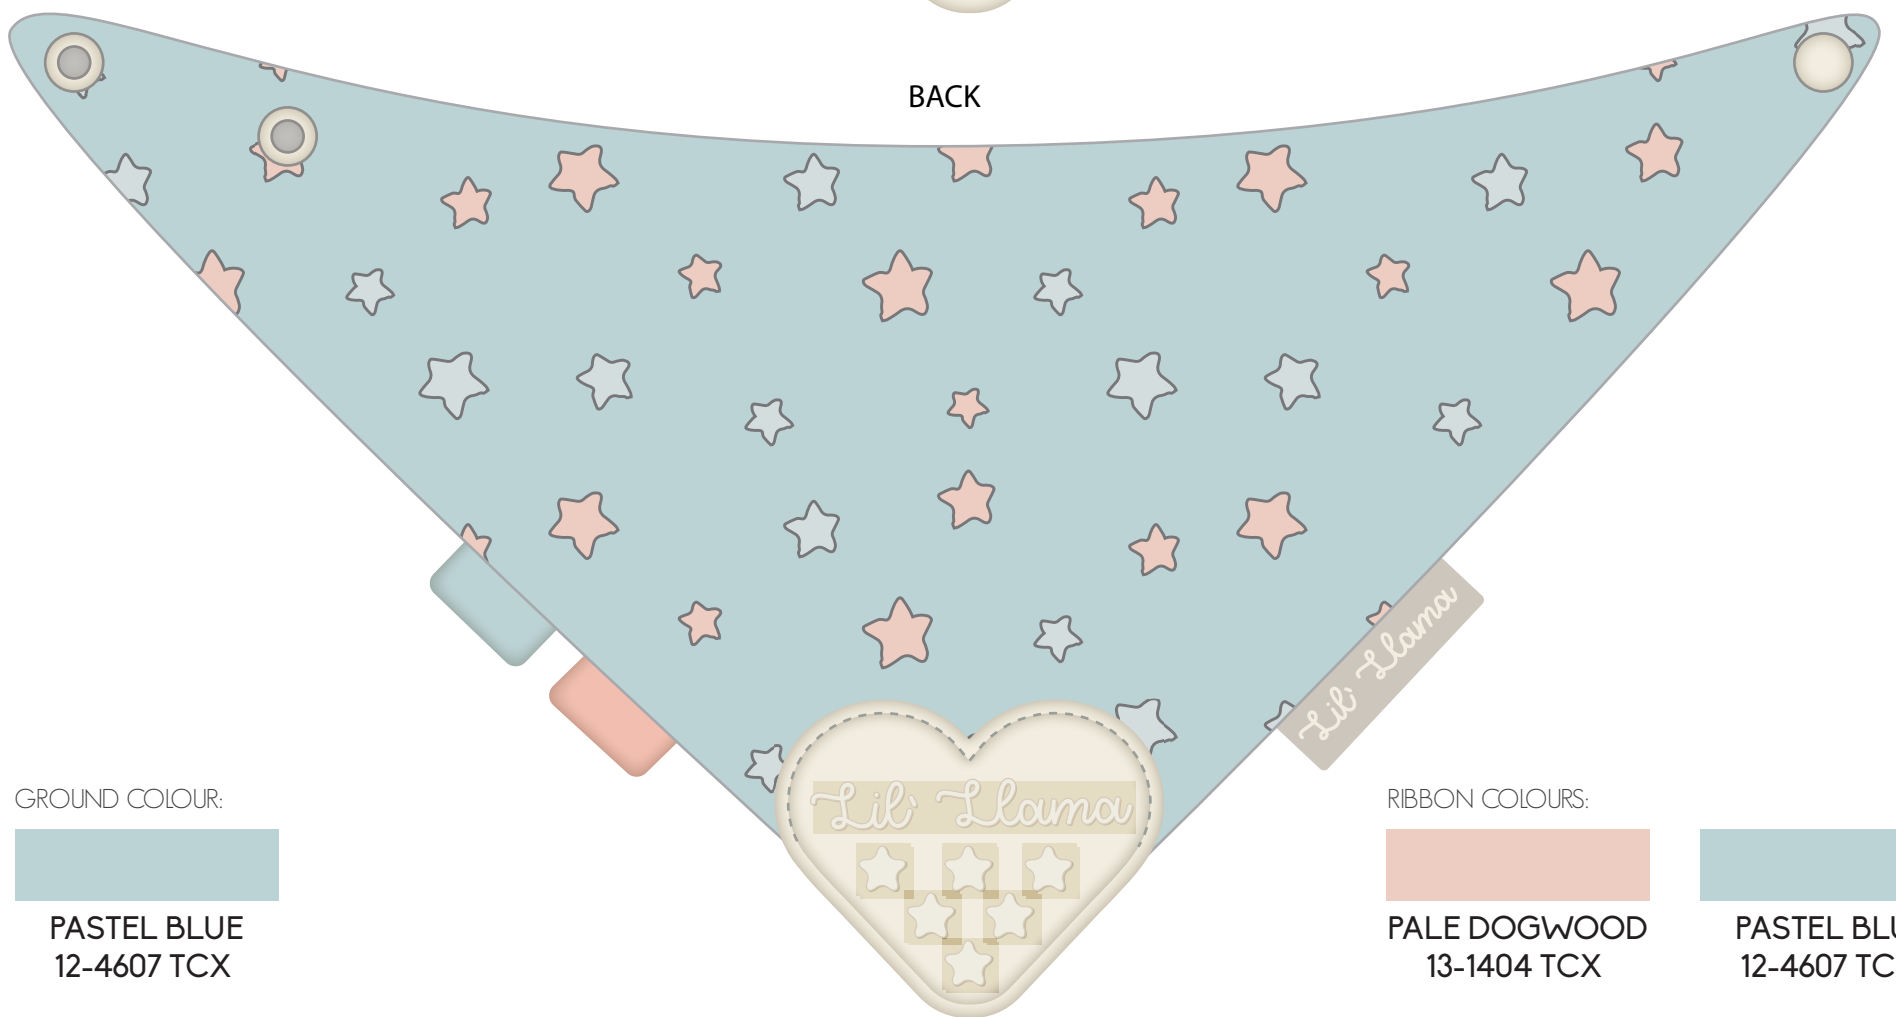

#### BACK

GROUND COLOUR:

EGRET  
11-0103 TCX

Details:

\* 100% Cotton Jersey GSM TBC

Lil' Llama

FRONT

BACK

GROUND COLOUR:

EGRET  
11-0103 TCX

RIBBON COLOURS:

PALE DOGWOOD  
13-1404 TCX

PASTEL BLUE  
12-4607 TCX

FRONT

BACK

GROUND COLOUR:

PALE DOGWOOD  
13-1404 TCX

RIBBON COLOURS:

PALE DOGWOOD  
13-1404 TCX

PASTEL BLUE  
12-4607 TCX

### Lil' Elephant

FRONT

BACK

GROUND COLOUR:

PASTEL BLUE  
12-4607 TCX

RIBBON COLOURS:

PALE DOGWOOD  
13-1404 TCX

PASTEL BLUE  
12-4607 TCX