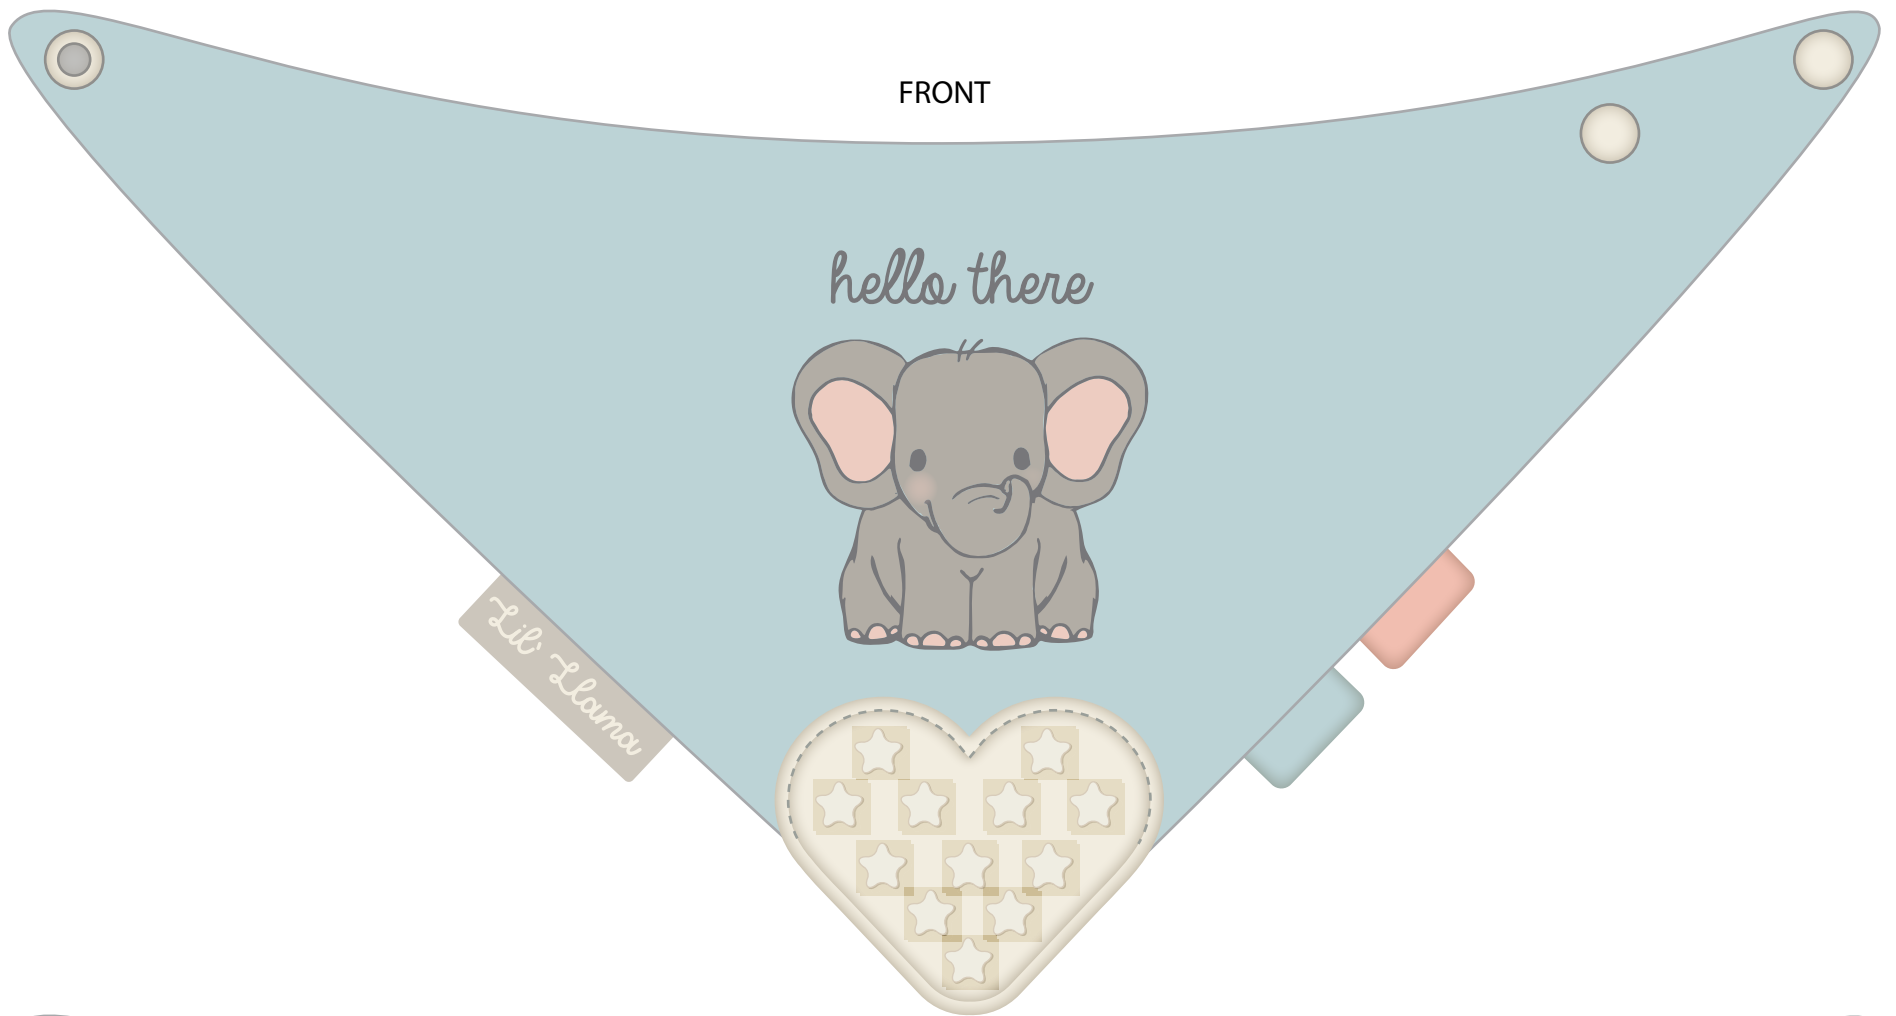

PALE DOGWOOD  
13-1404 TCX

RIBBON COLOURS:

PALE DOGWOOD  
13-1404 TCX

PASTEL BLUE  
12-4607 TCX

### Lil' Elephant

FRONT

BACK

GROUND COLOUR:

PASTEL BLUE  
12-4607 TCX

RIBBON COLOURS:

PALE DOGWOOD  
13-1404 TCX

PASTEL BLUE  
12-4607 TCX