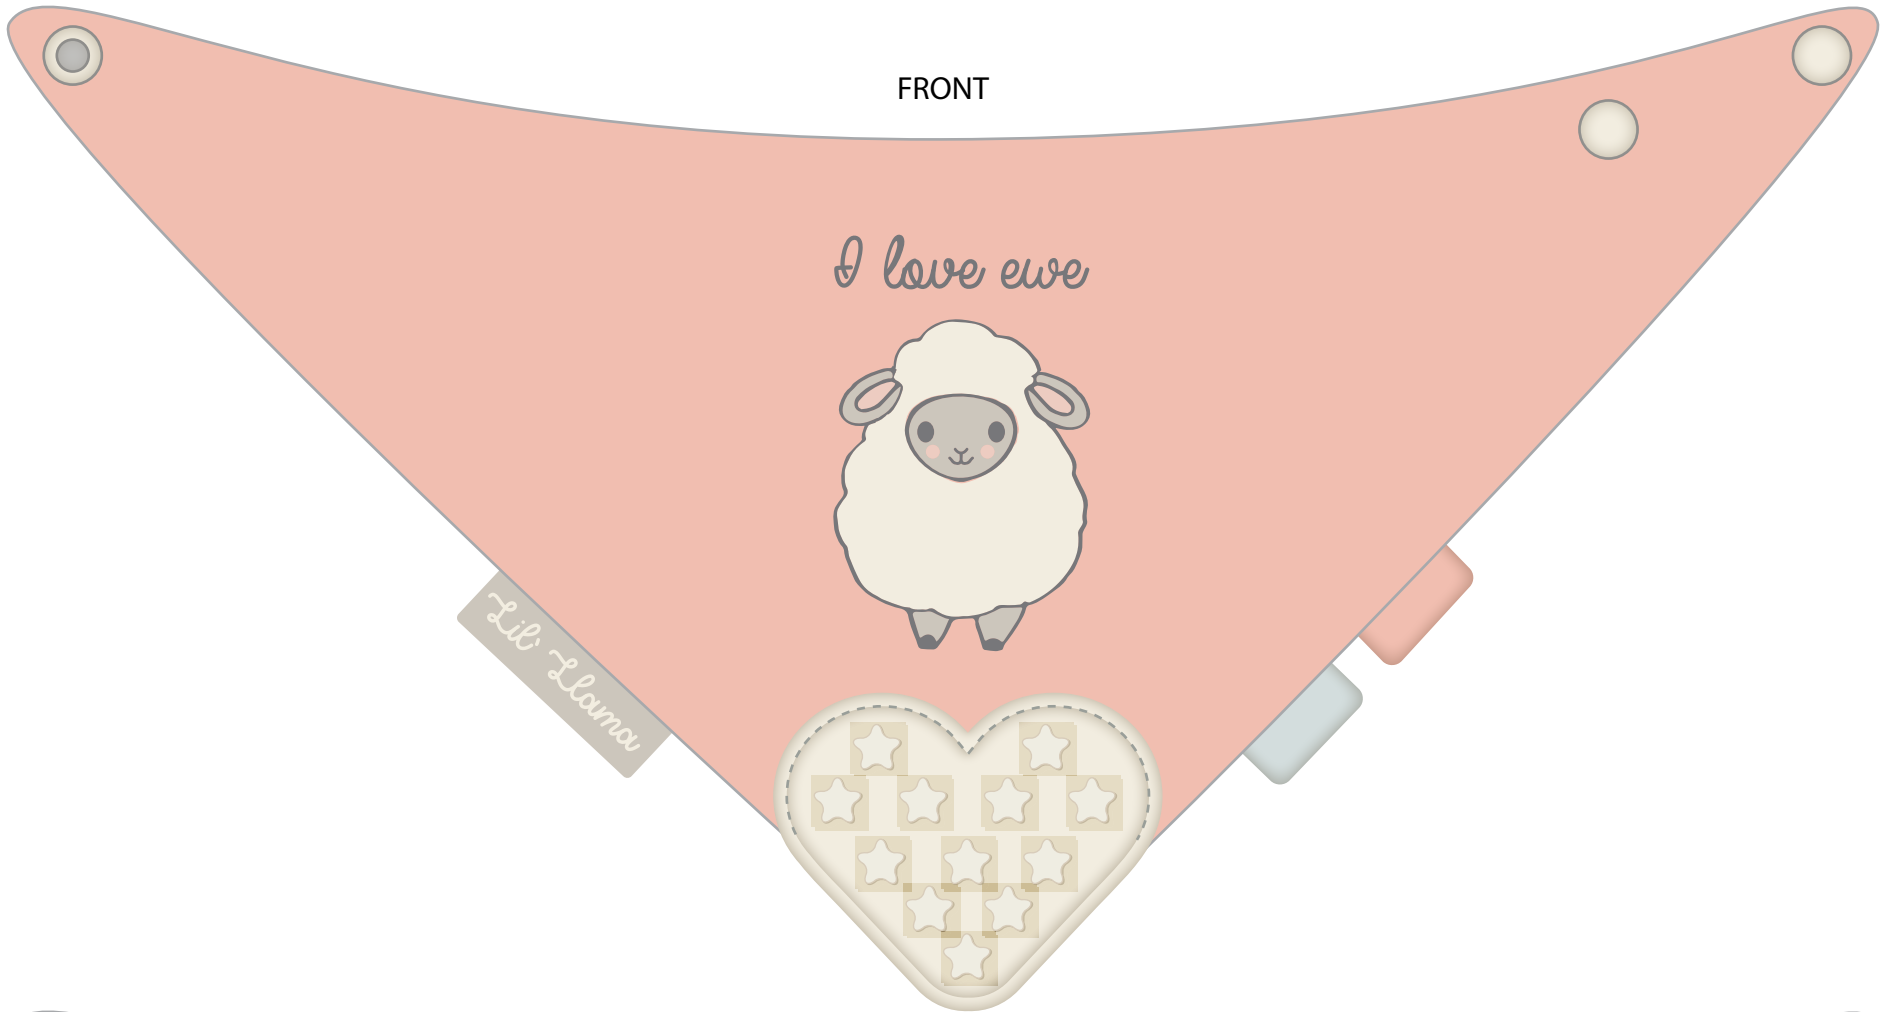

#### BACK

GROUND COLOUR:

EGRET  
11-0103 TCX

Details:

\* 100% Cotton Jersey GSM TBC

Lil' Llama

FRONT

BACK

GROUND COLOUR:

EGRET  
11-0103 TCX

RIBBON COLOURS:

PALE DOGWOOD  
13-1404 TCX

PASTEL BLUE  
12-4607 TCX

FRONT

BACK

GROUND COLOUR: