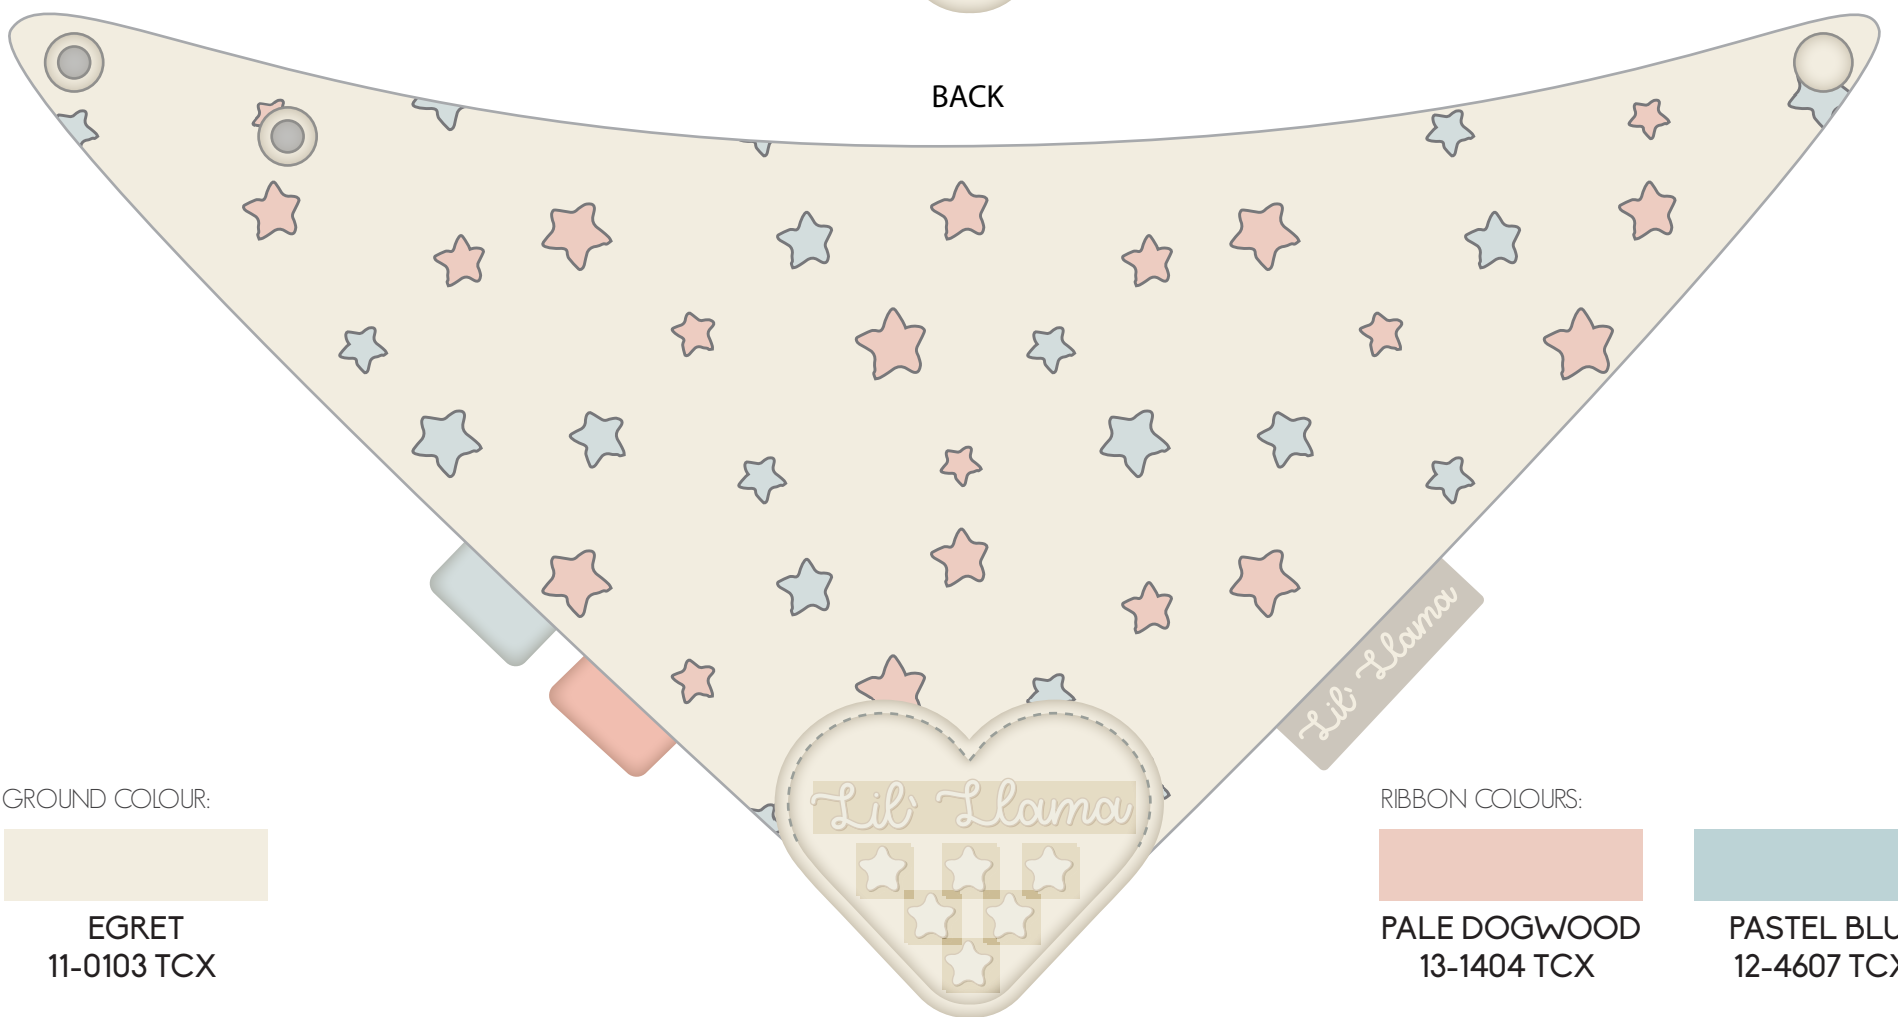

#### BACK

GROUND COLOUR:

EGRET  
11-0103 TCX

Details:

\* 100% Cotton Jersey GSM TBC

Lil' Llama

FRONT

BACK

GROUND COLOUR:

EGRET  
11-0103 TCX

RIBBON COLOURS:

PALE DOGWOOD  
13-1404 TCX

PASTEL BLUE  
12-4607 TCX

FRONT

BACK

GROUND COLOUR: